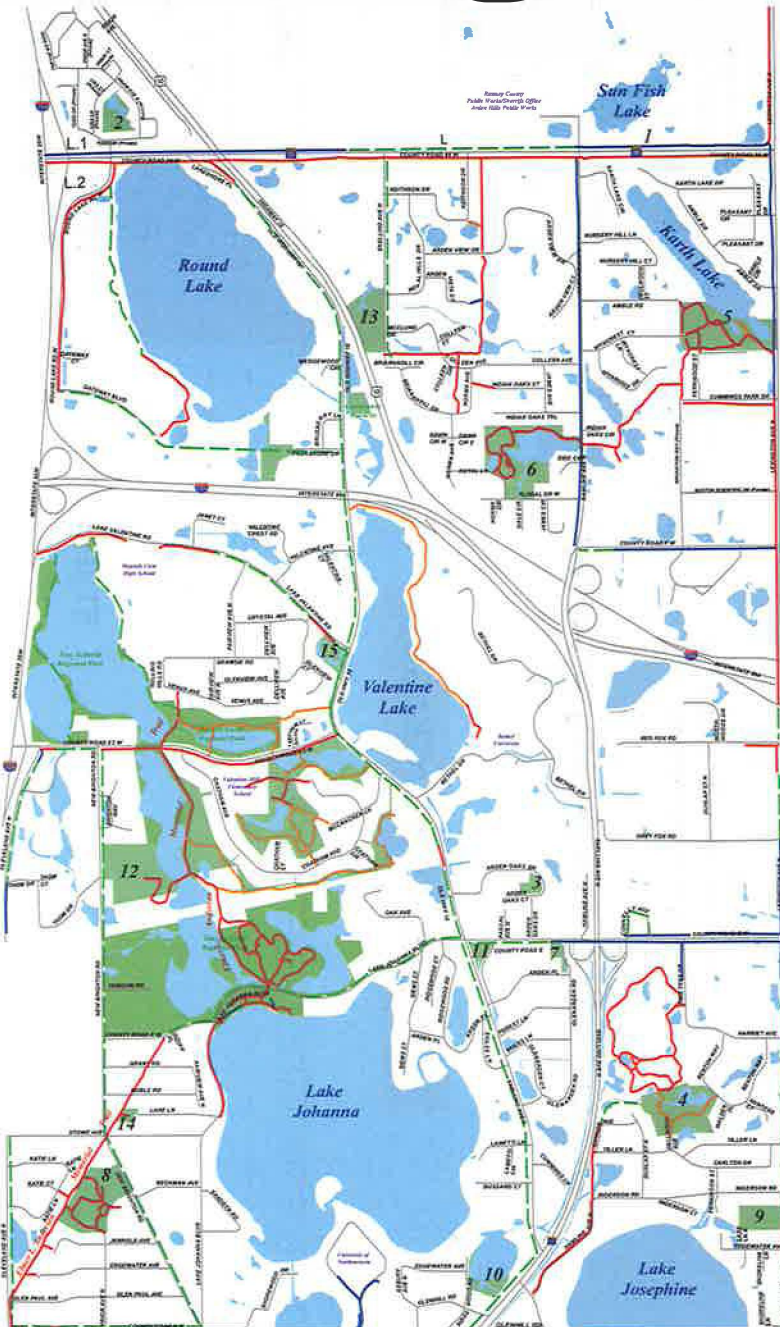

ARDEN HILLS Parks & Recreation Facilities Guide

	Acres	Softball/ Baseball Field	Soccer	Tennis	B'ball Court Area	Play Equip.	Picnic Shelter	Warming House	Permanent Restrooms	Hockey Rink	Skating Rink	Trail(s)	Dog Park	Gaga Ball	Honey Bee Hives
1. Arden Hills City Hall 1245 W. Hwy 96	N/A														■
2. Arden Manor Park 4601 Prior Ave.	2.5				■	■	■								
3. Arden Oaks Park 1413 Arden Oaks Dr.	1.5				■	■									
4. Crepeau Nature Preserve 1145 Benton Way	12.5											■			
5. Cummings Park 1219 Cummings Park Dr.	17.5	■	■	■	■	■	■	■	■		■	■		■	
6. Floral Park 1423 W. Floral Dr.	20	●	■	■	■	■	■					■			■
7. Freeway Park 1370 W. Cty. Rd. E	1				■	■		■		■	■				
8. Hazelnut Park 3301 New Brighton Rd.	12	■	■	■	■	■	■			■	■	■	□	■	
9. Ingerson Park 3255 N. Lexington Ave.	5				■	■	■								
10. Johanna Marsh Park 3168 Ridgewood Rd	8.5					■	■								
11. Lindey's Park N. Snelling & Cty. Rd. E	1.5														
12. Perry Park 3700 New Brighton Rd.	20	■ ■	■			■	■	■	■	■		■		◆	
13. Royal Hills Park 4375 Snelling Ave.	4.5	●		■	■	■	■								
14. Sampson Park 1900 Lake Ln.	1				■	■						■			
15. Valentine Park 1650 Lake Valentine Rd.	3				■	■	■					■			

KEY: ■ Existing Facility, ● Youth Only Facility, ◆ Dog Park-Year Round, □ Dog Park-Summer Only

City of Arden Hills Parks and Trails System